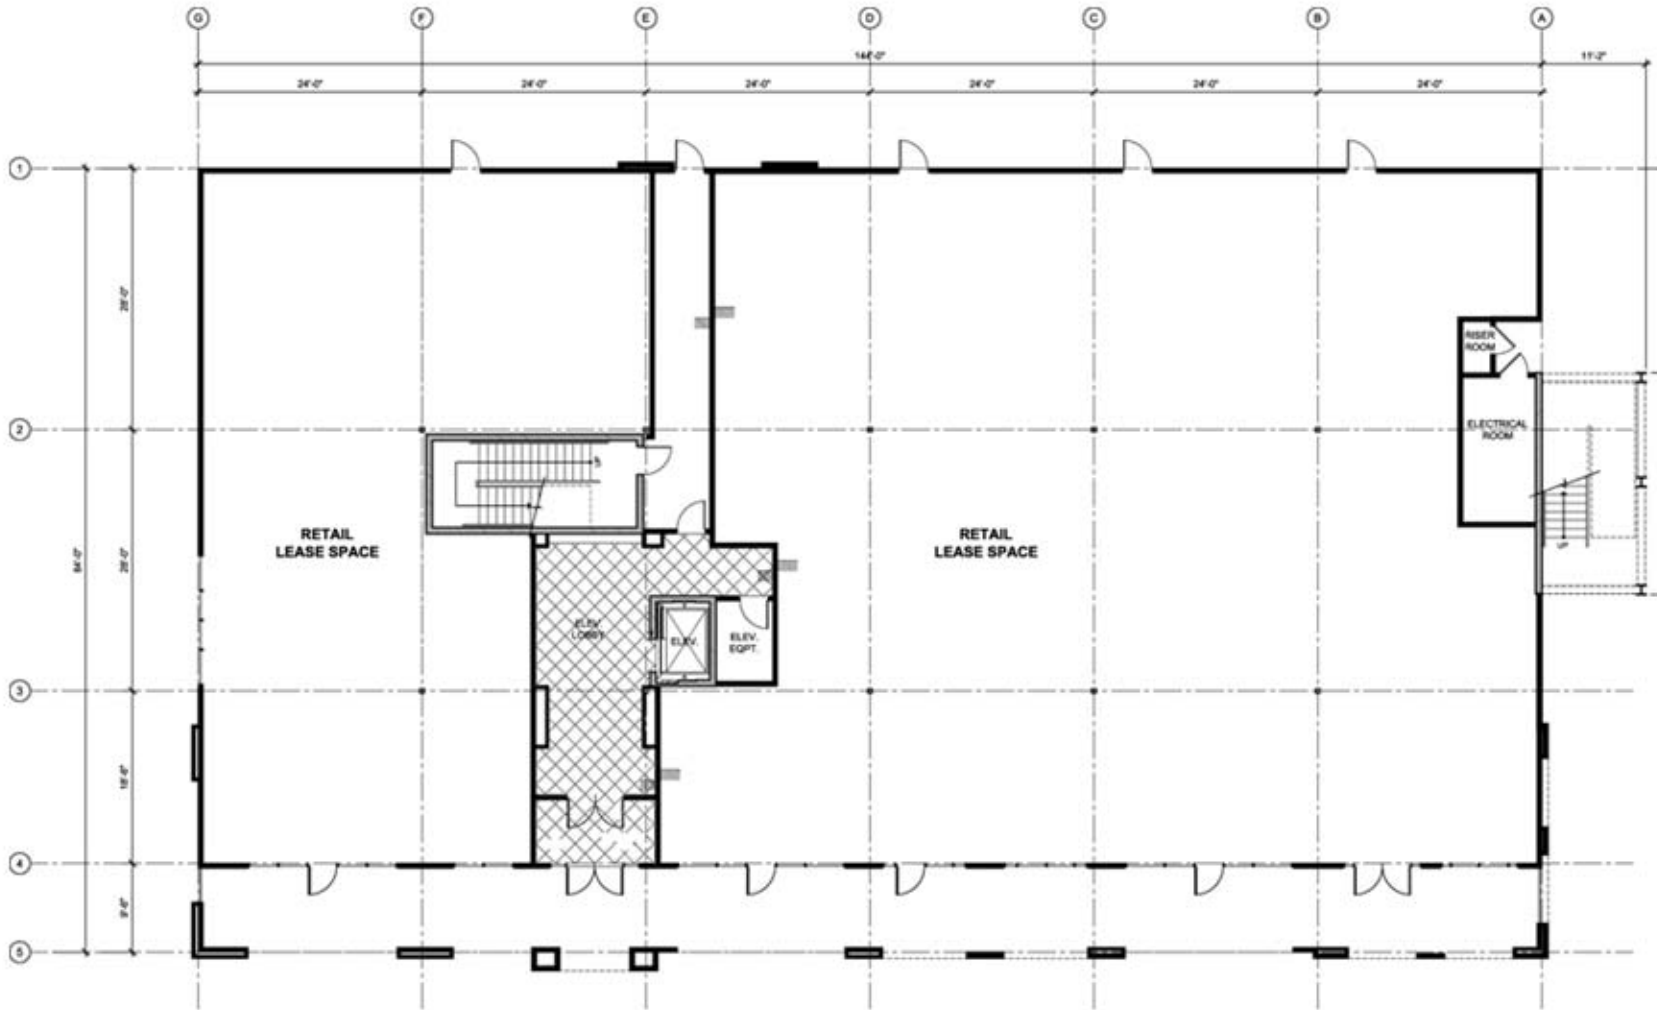

THE VILLAGE AT THE CAULDRON

FLOOR PLAN BUILDING D - LEVEL 1

11,010 GROSS SF.

THE VILLAGE AT THE CAULDRON

FLOOR PLAN BUILDING D - LEVEL 2

12,383 GROSS SF.

THE VILLAGE AT THE CAULDRON

FLOOR PLAN BUILDING D - LEVEL 3

12,383 GROSS SF.