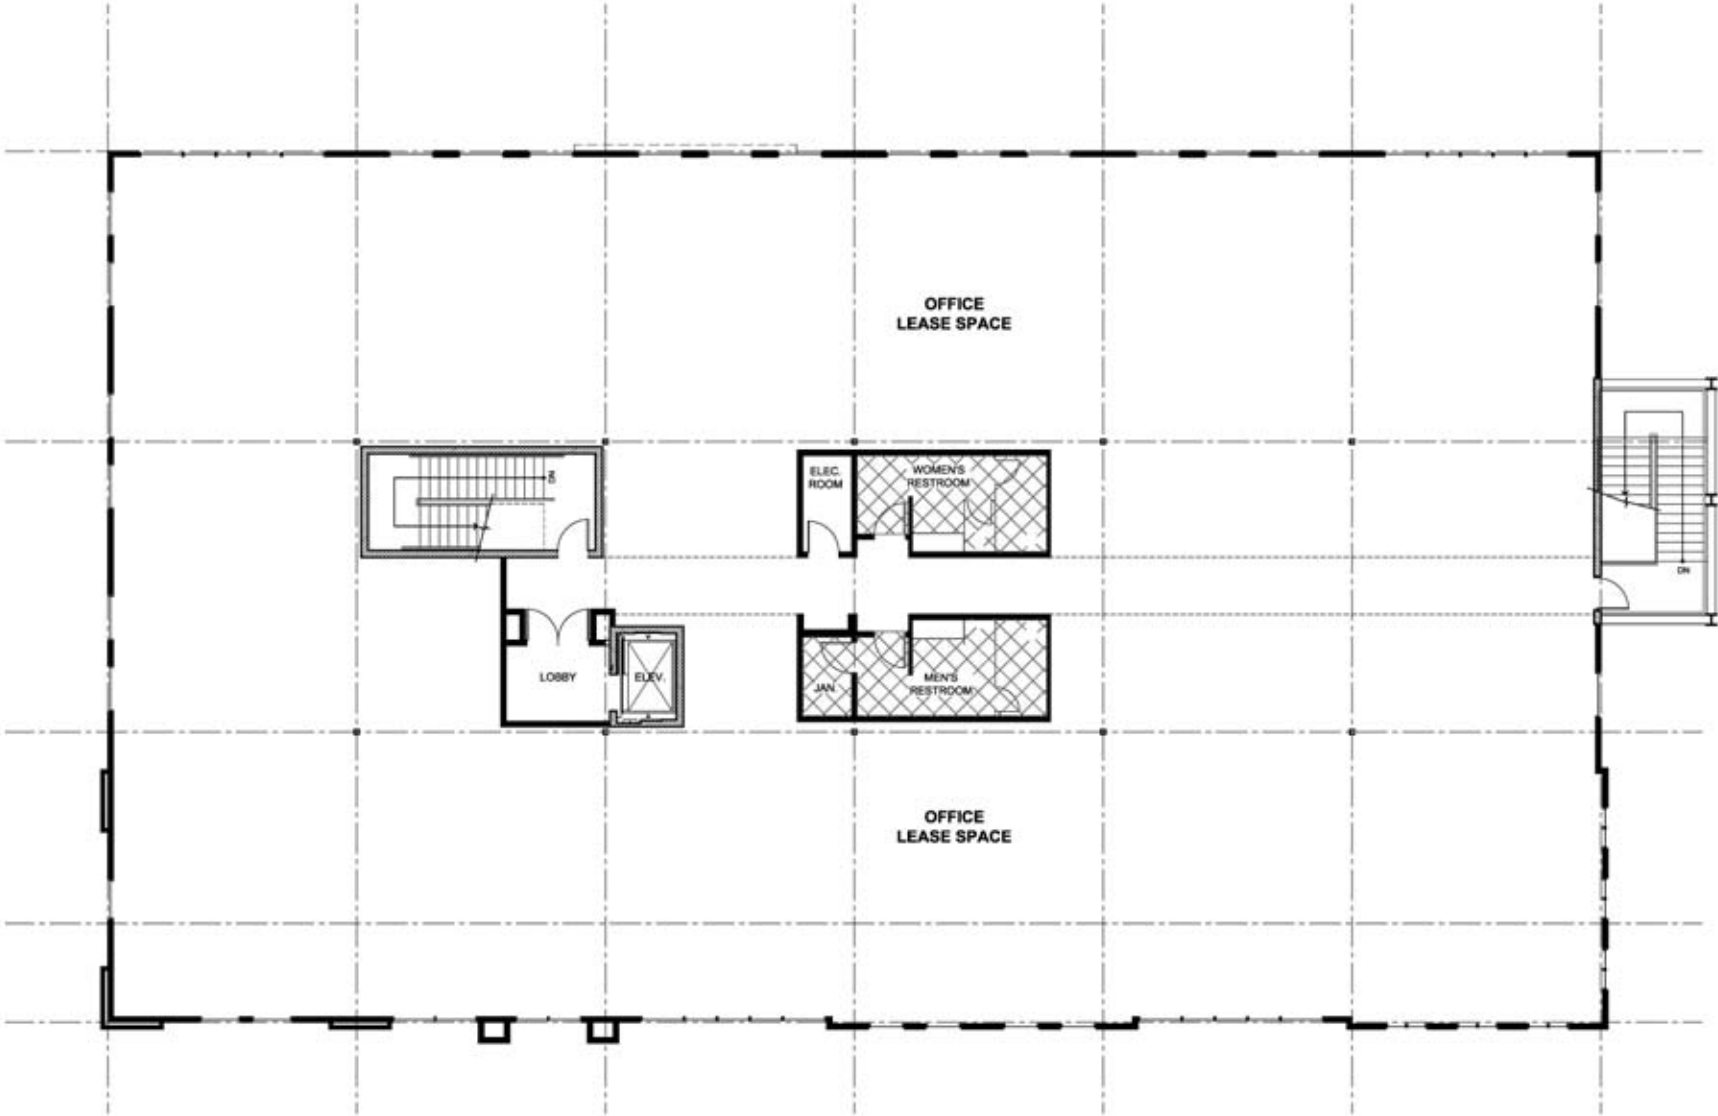

THE VILLAGE AT THE CAULDRON

FLOOR PLAN BUILDING D - LEVEL 1

11,010 GROSS SF.

THE VILLAGE AT THE CAULDRON

FLOOR PLAN BUILDING D - LEVEL 2

12,383 GROSS SF.

THE VILLAGE AT THE CAULDRON

FLOOR PLAN BUILDING D - LEVEL 3

12,383 GROSS SF.