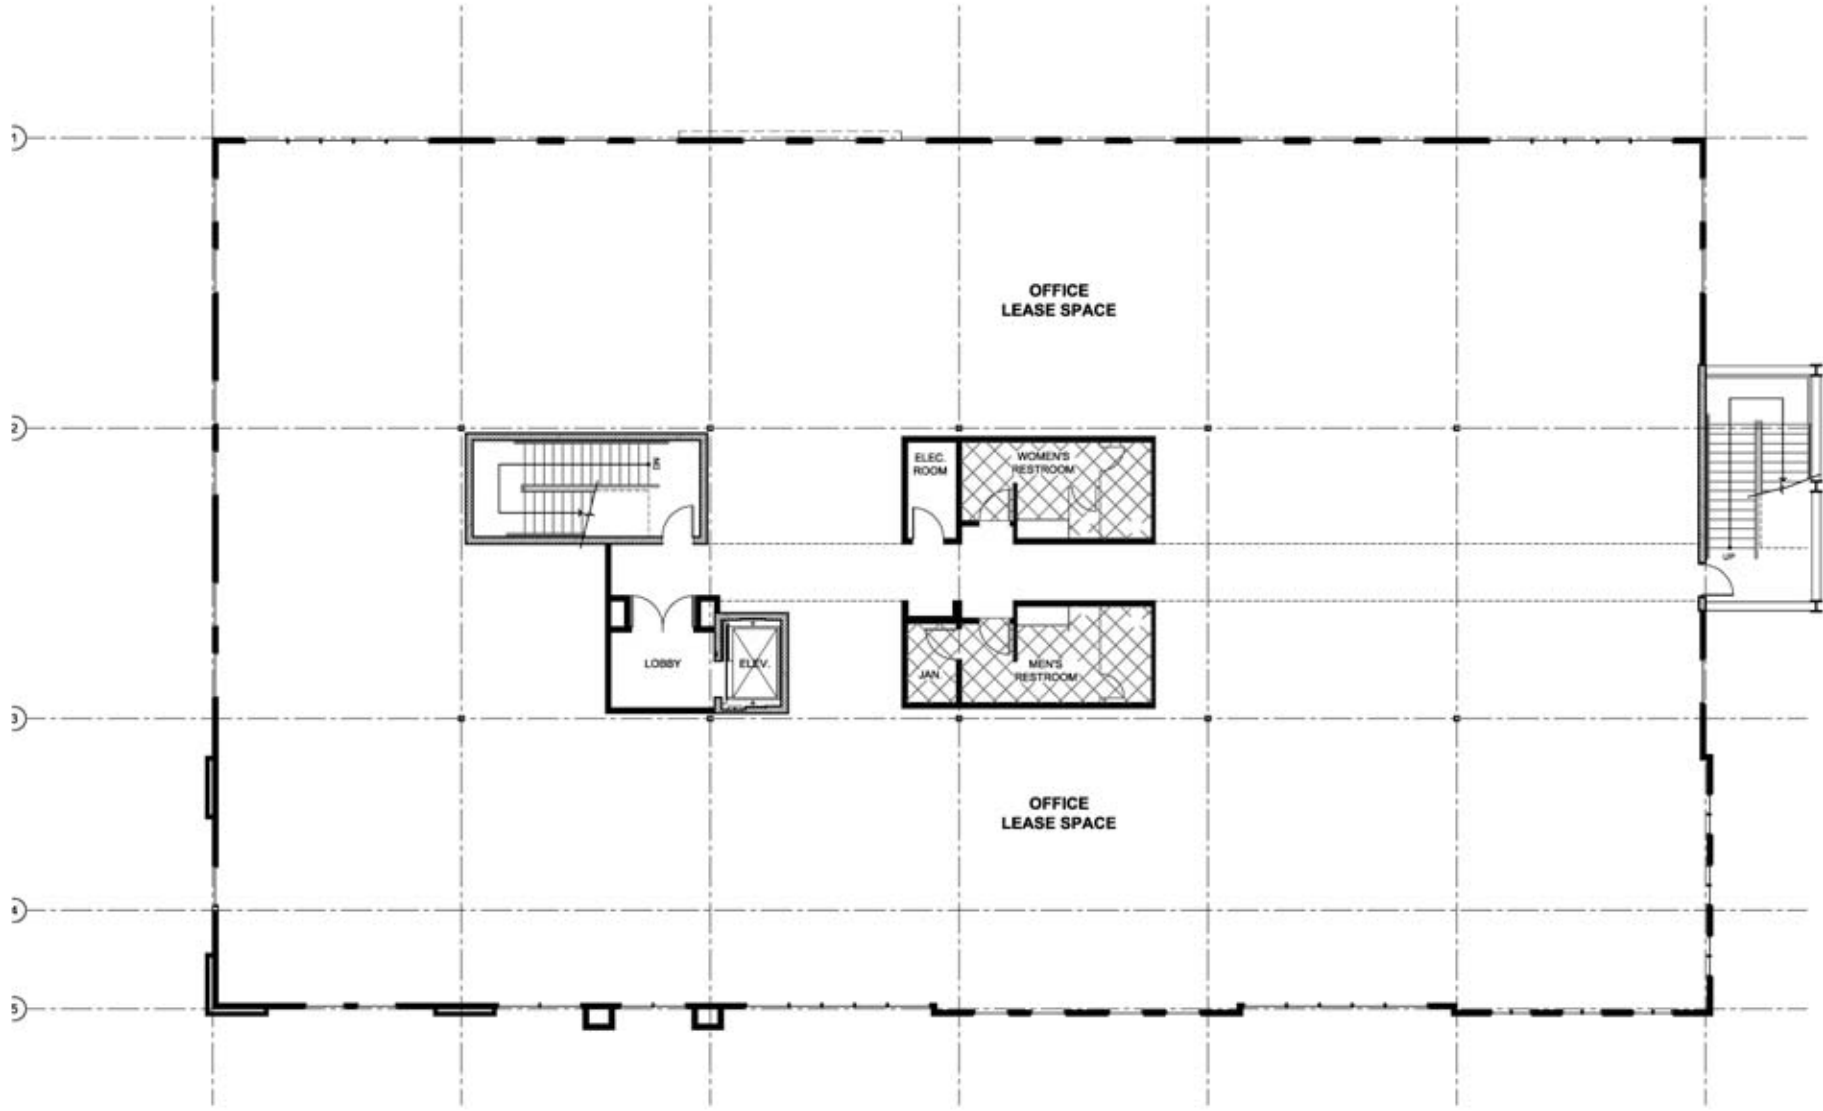

THE VILLAGE AT THE CAULDRON

FLOOR PLAN BUILDING D - LEVEL 1

11,010 GROSS SF.

THE VILLAGE AT THE CAULDRON

FLOOR PLAN BUILDING D - LEVEL 2

12,383 GROSS SF.

THE VILLAGE AT THE CAULDRON

FLOOR PLAN BUILDING D - LEVEL 3

12,383 GROSS SF.